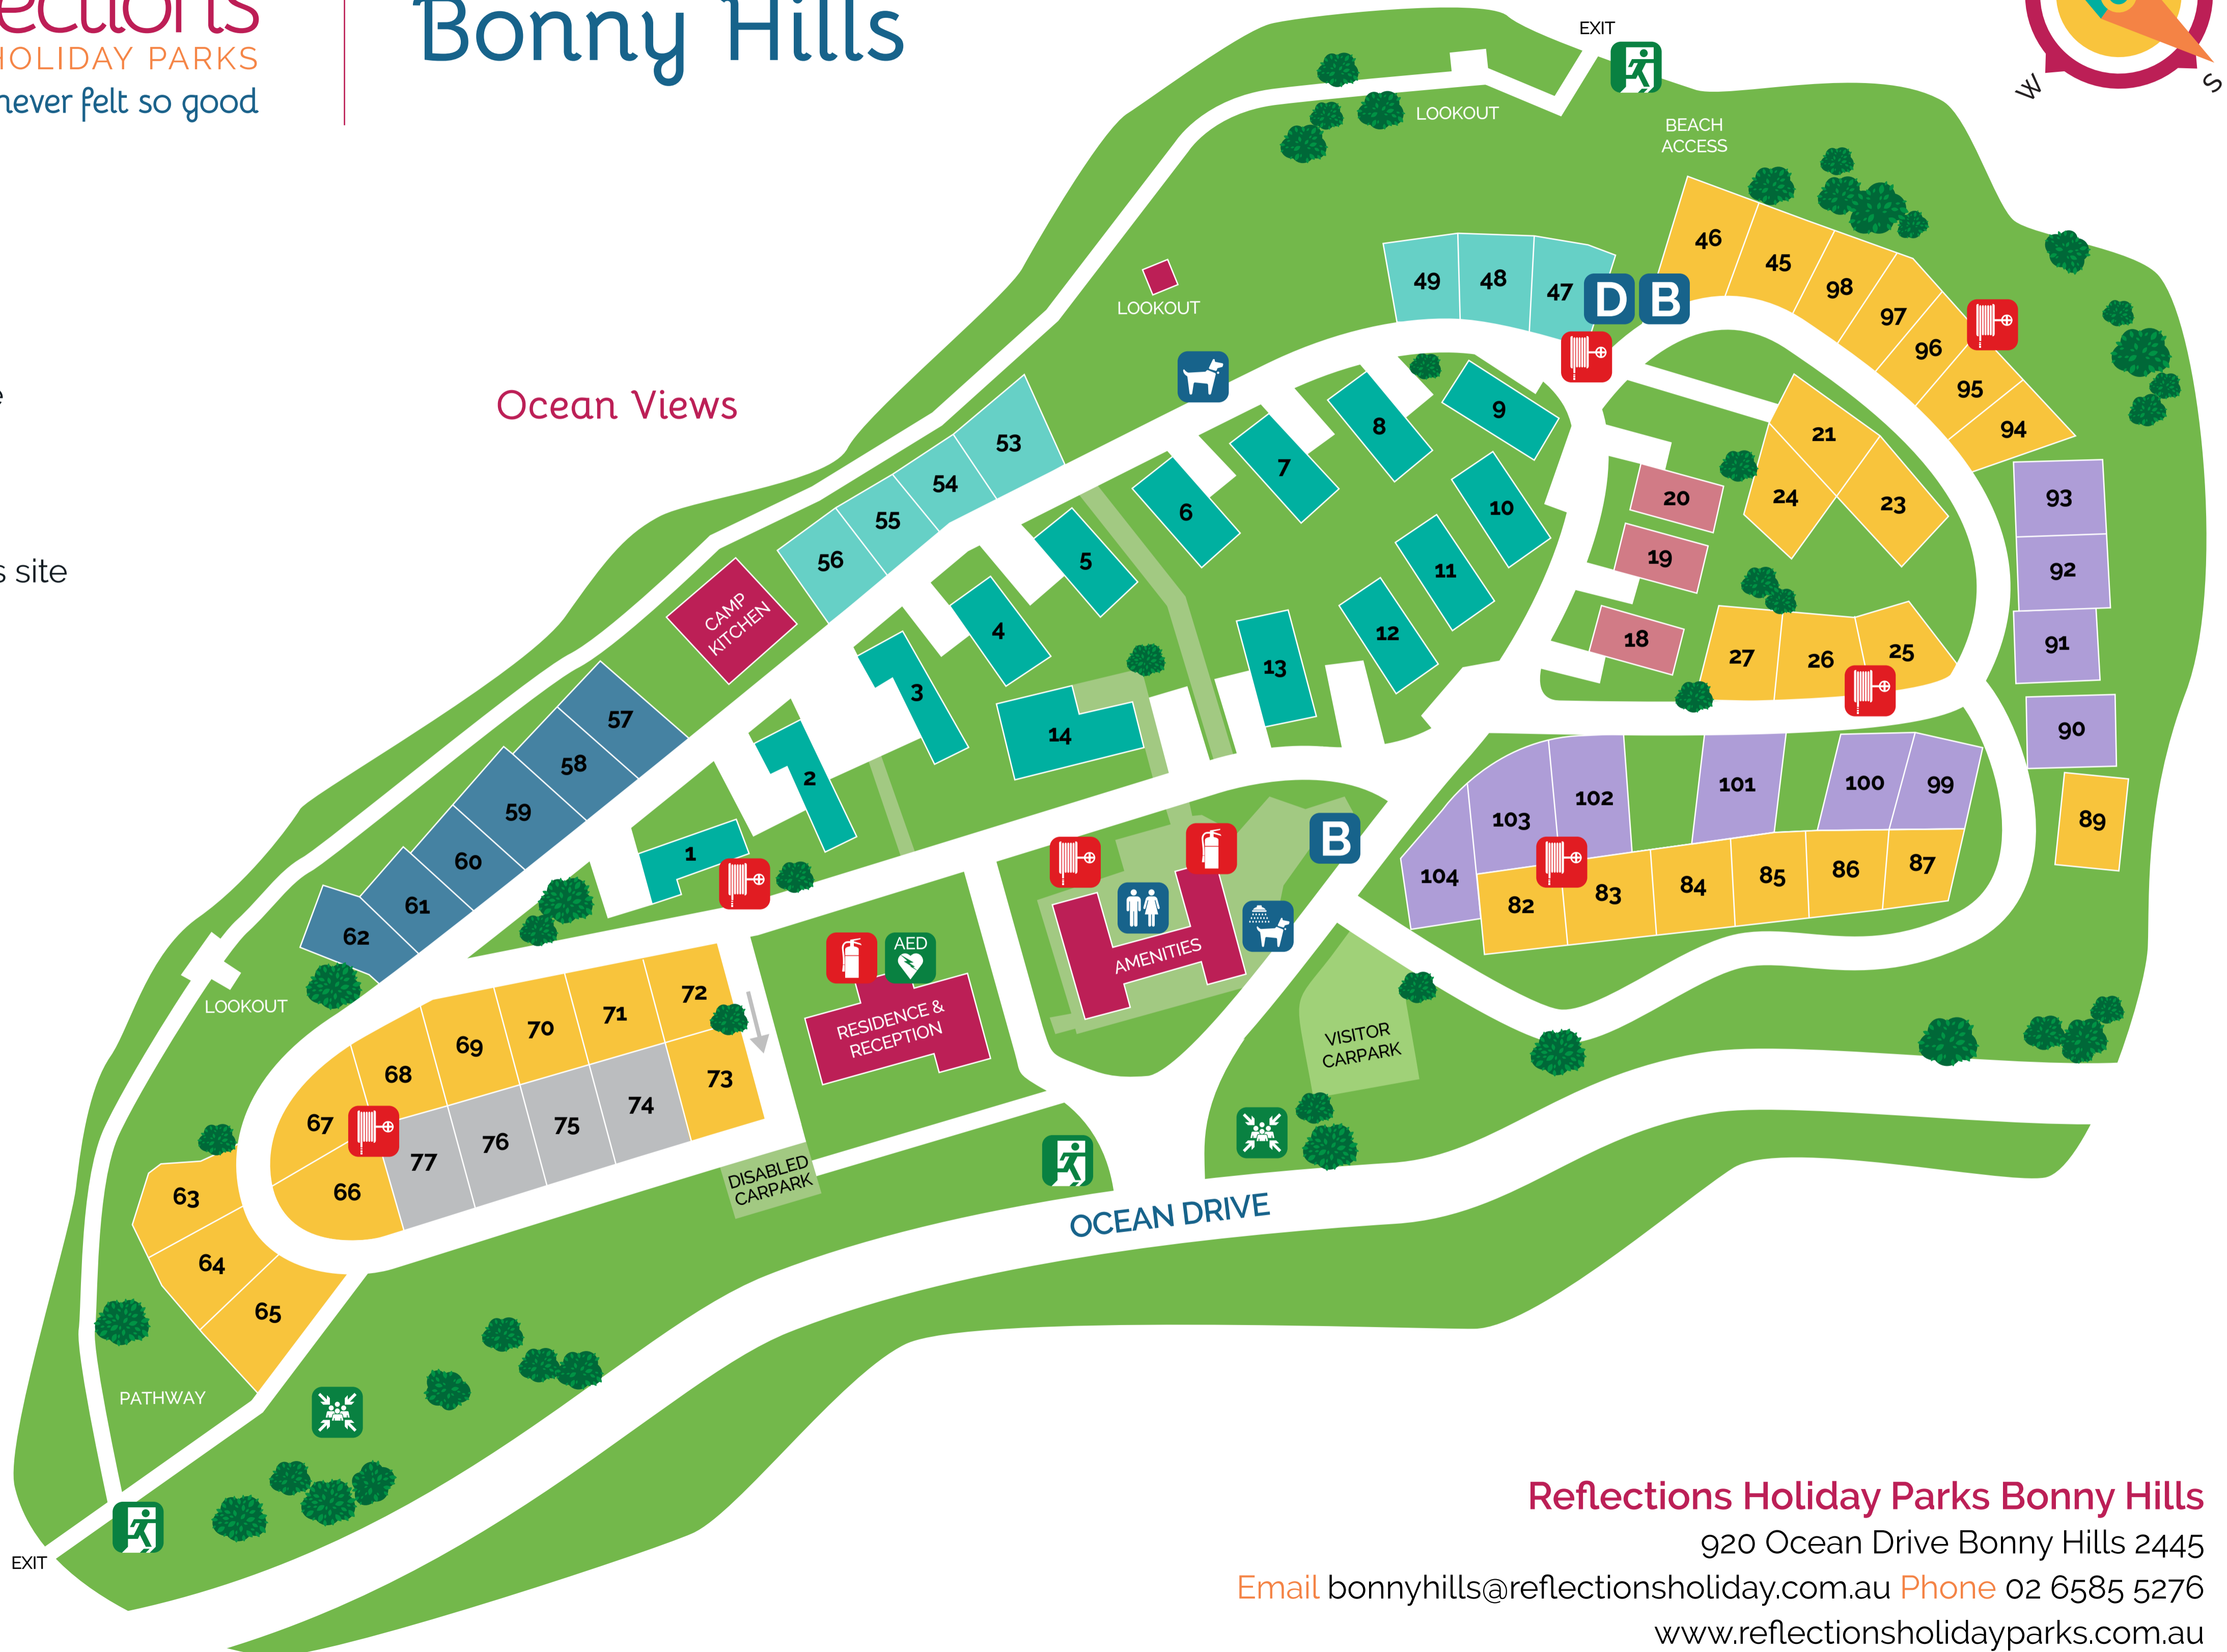

# Bonny Hills

-  Powered site
-  Concrete Slab site
-  Astro Turf site
-  Cabins
-  Ocean Front Grass site
-  Ocean Front Slab
-  Beach Tent

-  Bin
-  Dump Point
-  Amenities
-  Doggy Bags
-  Dog Bath
-  Emergency Exit
-  Assembly Point
-  AED
-  Fire Hose
-  Fire Extinguisher

To Rainbow Beach

**Reflections Holiday Parks Bonny Hills**

920 Ocean Drive Bonny Hills 2445

Email [bonnyhills@reflectionsoliday.com.au](mailto:bonnyhills@reflectionsoliday.com.au) Phone 02 6585 5276

[www.reflectionsolidayparks.com.au](http://www.reflectionsolidayparks.com.au)